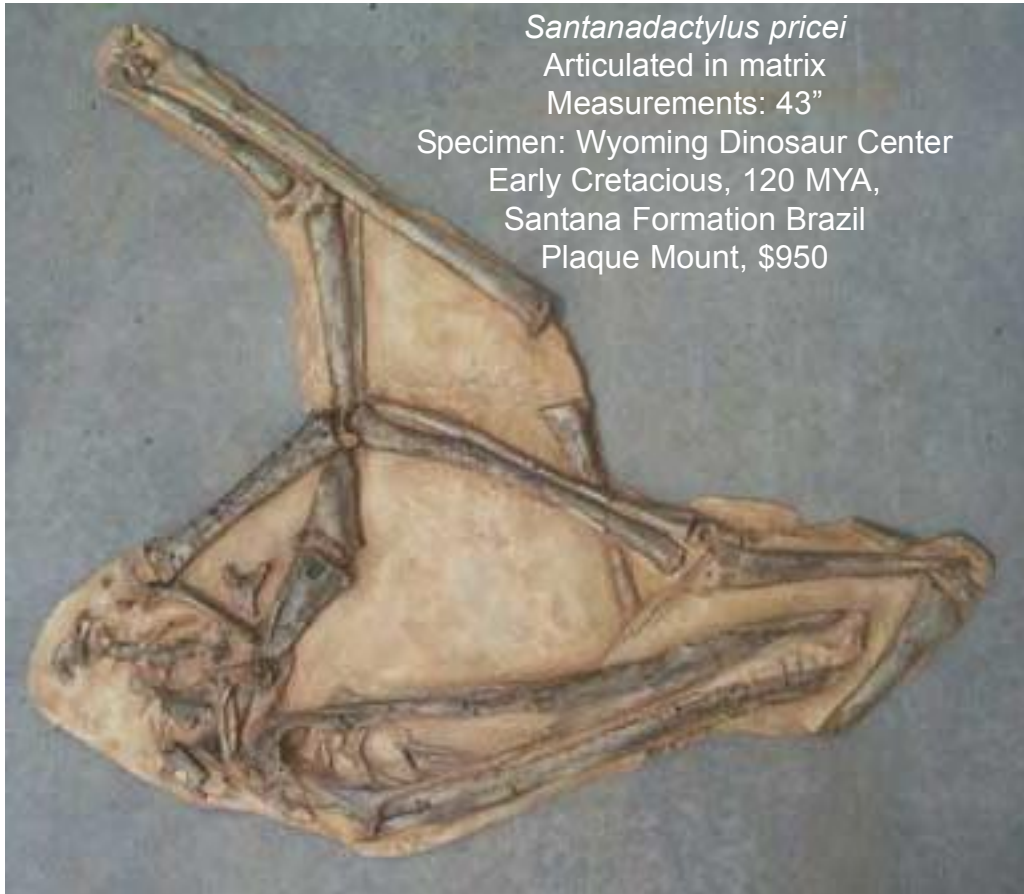

## *PTEROSAUR SKELETONS*

(Not available on shopping cart)

*Anhanguera blittersdorfi*

Measurements: wingspan 13 feet

Specimen: Wyoming Dinosaur Center

Early Cretaceous, 120 MYA,

Santana Formation of Brazil

Terrestrial Pose (pictured) Mount, \$6,400

Flying Pose Mount, \$5,900

Unassembled Kit, \$2,900

*Rhamphorhynchus gemmingi*

Measurements: wingspan 3.5 feet

Late Jurassic, 150 MYA

Assembled Mount, \$975

Unassembled Kit, \$600

## ***PTEROSAUR SKELETONS***

*Santanadactylus pricei*

Articulated in matrix

Measurements: 43"

Specimen: Wyoming Dinosaur Center

Early Cretaceous, 120 MYA,

Santana Formation Brazil

Plaque Mount, \$950